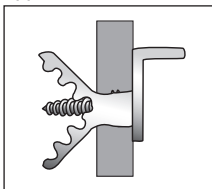

### TOGLER® ALLIGATOR® SOLID & HOLLOW WALL ANCHORS • PLASTIC

- Highly versatile plastic anchor molds to wall for a tight fit.

**Great for use in:**

- Cinder Block   • Concrete   • Masonry   • Stucco
- Drywall   • Brick   • Ceramic Tile   • Particle Board

			Gravity Feed Jar		
Description	Alligator #	Drill Size	Part #	Jar Qty	Master Carton
#8-10 with Flange	AF5	3/16"	<b>59411J</b> ★	100	1200
#10-12 with Flange	AF6	1/4"	<b>59416J</b> ★	100	600
#12-14 with Flange	AF8	5/16"	<b>59417J</b> ★	100	600
#8-10 without Flange	A6	1/4"	<b>59418J</b> ★	100	600

★ Made in USA

**FASTENERS • ANCHORS**

Application:

Kits	
Part #	Description
<b>#8-10 Alligator w/Square Drive Screws</b> Includes 3/16" Carbide Bit	
<b>39412</b>	#8-10 Alligators (AF5) (50 Pieces) (101 Pc Kit) #8 x 1 1/4" Sq Dr Screws (50 Pieces)
<b>#8-10 Alligator w/Hex Washer Head Screws</b> Includes 3/16" Carbide Bit	
<b>39414</b>	#8-10 Alligators (AF5) (50 Pieces) (101 Pc Kit) #8 x 1 1/4" HWH Screws (50 Pieces)
<b>#8-10 Alligator w/Slot/Phil Combo Screws</b> Includes 3/16" Carbide Bit	
<b>39411</b>	#8-10 Alligators (AF5) (50 Pieces) (101 Pc Kit) #8 x 1 1/4" Combo Dr Screws (50 Pieces)
<b>#10-12 Alligator w/Square Drive Screws</b> Includes 1/4" Carbide Bit	
<b>39415</b>	#10-12 Alligators (AF6) (50 Pieces) (101 Pc Kit) #10 x 1 1/4" Sq Dr Screws (50 Pieces)
<b>#10-12 Alligator w/Hex Washer Head Screws</b> Includes 1/4" Carbide Bit	
<b>39417</b>	#10-12 Alligators (AF6) (50 Pieces) (101 Pc Kit) #10 x 1 1/4" HWH Screws (50 Pieces)